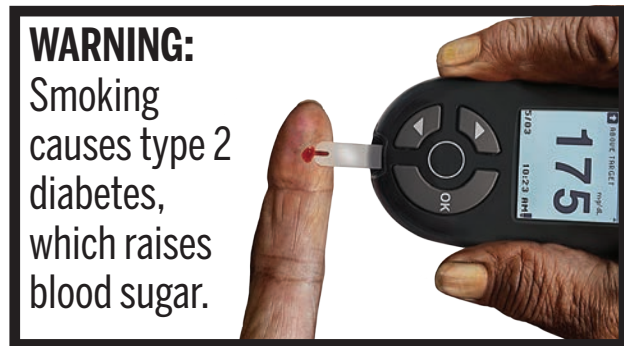

Warning: Diabetes
Pack Label Size: 82.0mm x 45.5mm

File Name:
10_Diabetes_Pack_D_82mmx45_5mm_Pos.eps