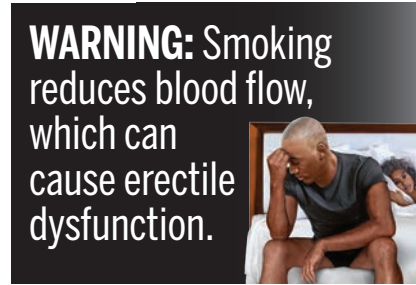

## 8. WARNING: Smoking reduces blood flow, which can cause erectile dysfunction.

Warning: Erectile Dysfunction  
Pack Label Size: 54.8mm x 37.15mm

File Name:  
08\_ED\_Pack\_A\_54\_8mmx37\_15mm\_Pos.eps