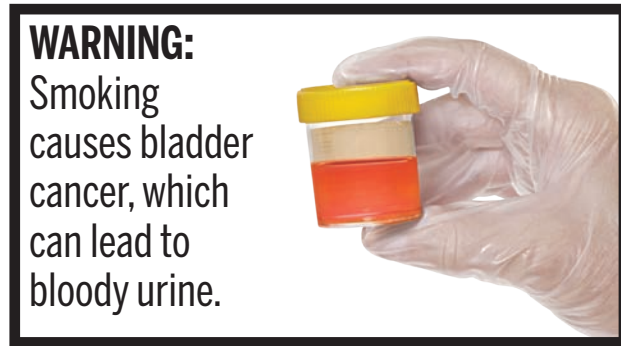

Warning: Bladder Cancer
Pack Label Size: 82.0mm x 45.5mm

File Name:
04_Bladder_Cancer_Pack_D_82mmx45_5mm_Pos.eps