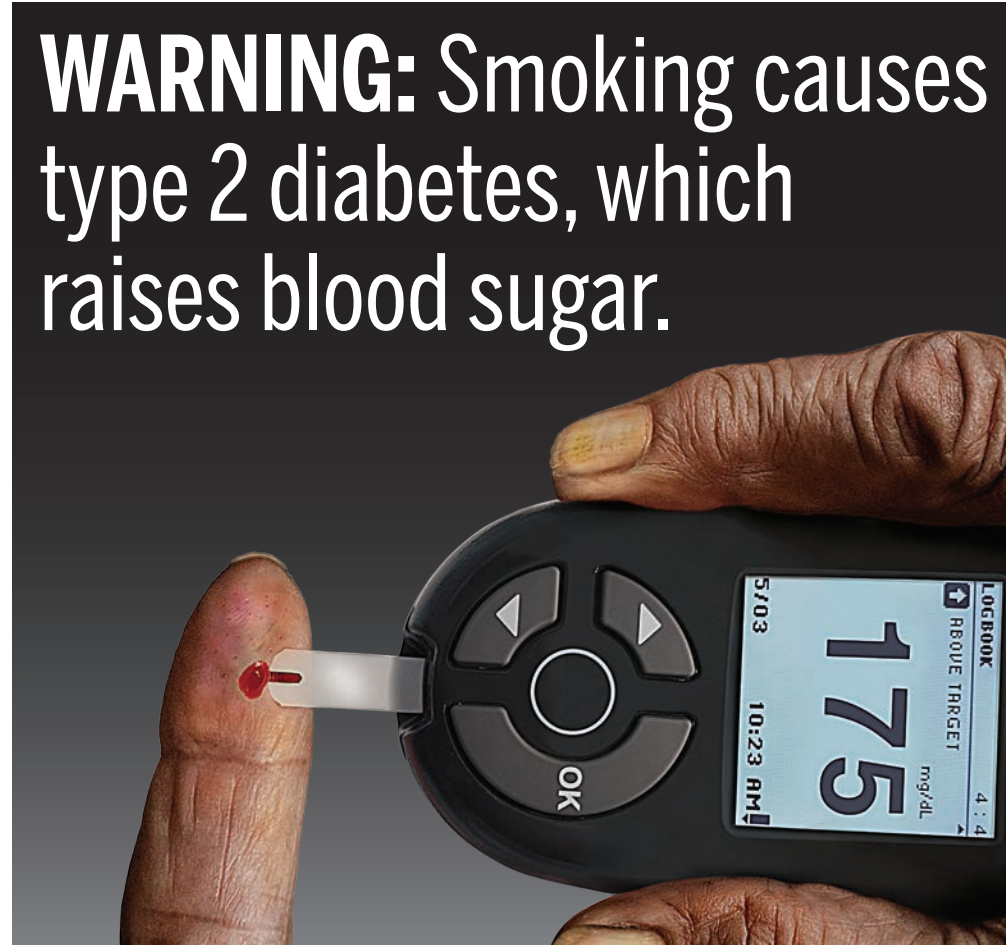

Warning: Diabetes
Cigarette Carton Size: 132.85mm x 125.0mm

File Name:
10_Diabetes_Carton_E_132_85mmx125mm_Rev.eps

WARNING:
Smoking causes
type 2 diabetes,
which raises
blood sugar.