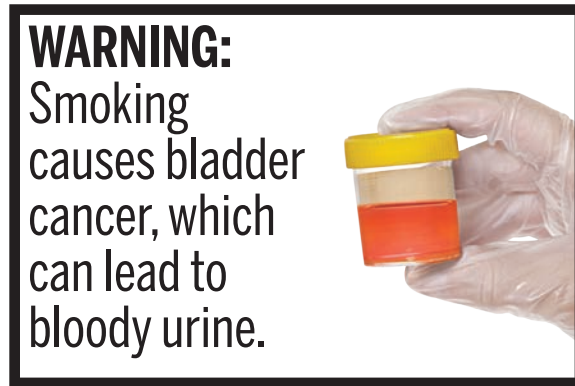

Required Warnings for Cigarette Advertisements

4. WARNING: Smoking causes bladder cancer, which can lead to bloody urine.
English

Warning: Bladder Cancer
Size: 2 inches
Advertising Label Ratio: 1.5:1

File Name:
04_Bladder_Cancer_Ad_A_Ratio1_5to1_Pos.eps
English