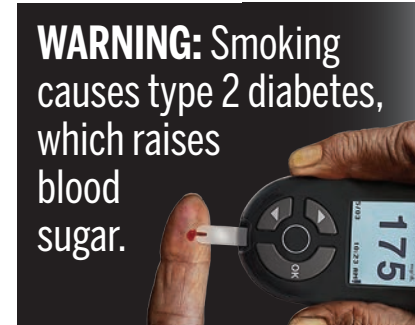

Warning: Diabetes
Pack Label Size: 54.8mm x 42.75mm

File Name:
10_Diabetes_Pack_B_54_8mmx42_75mm_Rev.eps