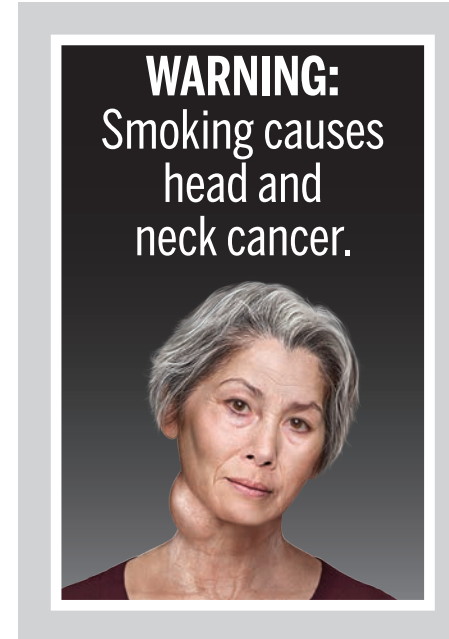

Warning: Neck Cancer
Size: 2 inches
Advertising Label Ratio: 1:1.5

File Name:
03_Neck_Cancer_Ad_C_Ratio1to1_5_Rev.eps
English