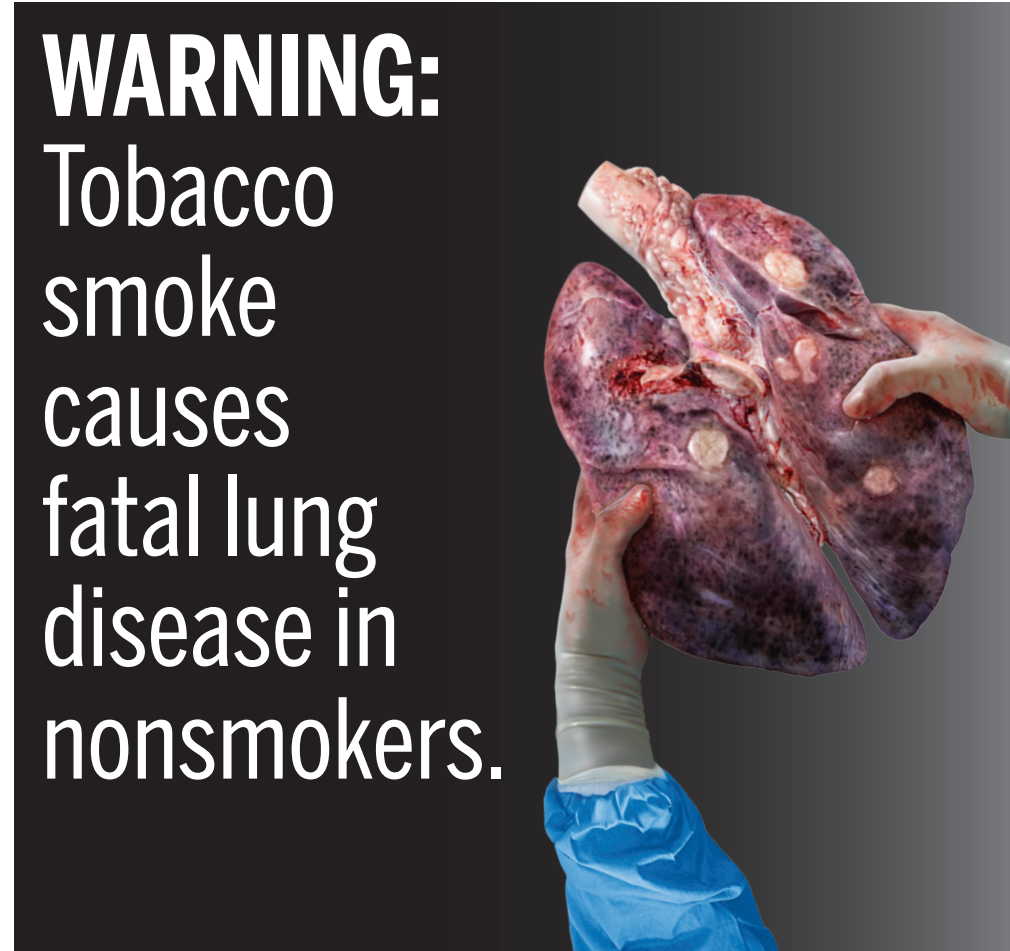

Warning: Lung Disease
Cigarette Carton Size: 132.85mm x 125.0mm

File Name:
02_Lung_Disease_Carton_E_132_85mmx125mm_Rev.eps