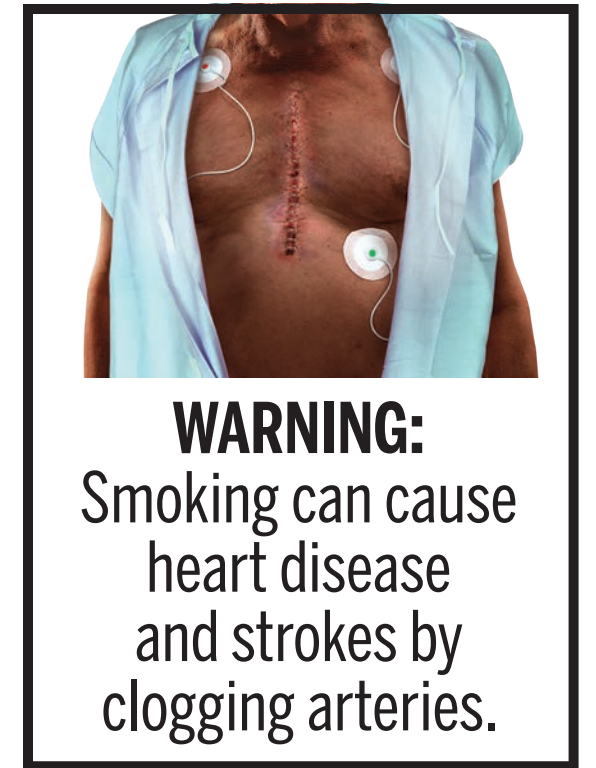

Warning: Heart Disease
Cigarette Carton Size: 73.5mm x 101.5mm

File Name:
06_Heart_Disease_Carton_F_73_5mmx101_5mm_Pos.eps