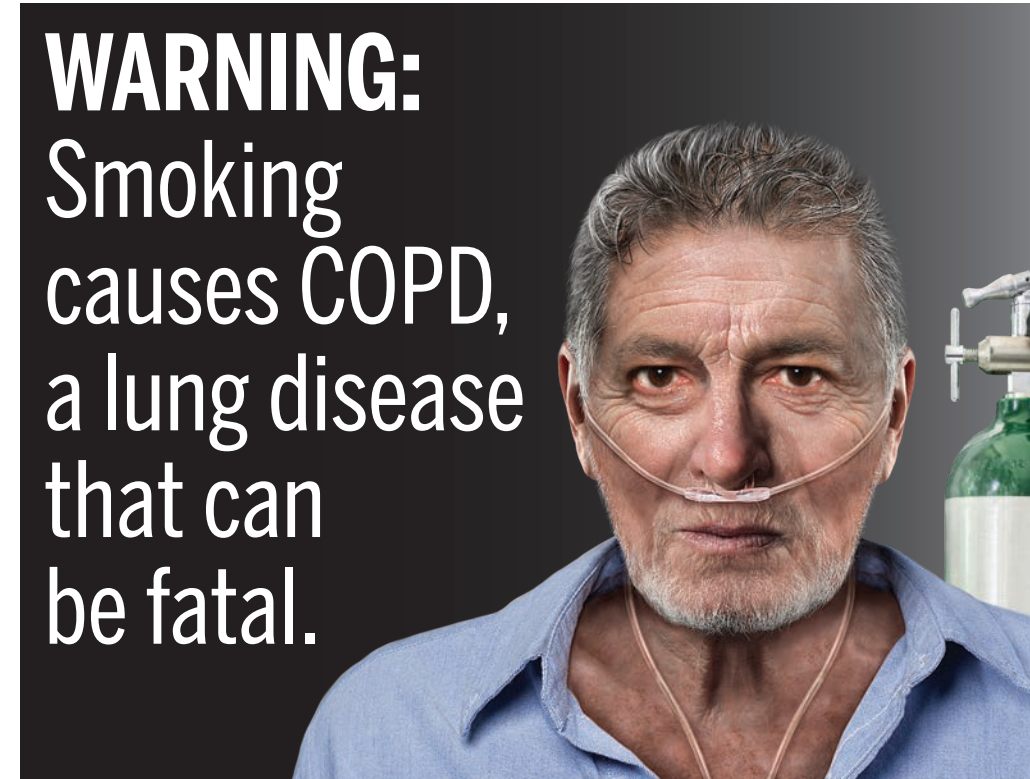

Warning: COPD
Cigarette Carton Size: 135.35mm x 103.2mm

File Name:
07_COPD_Carton_C_135_35mmx103_2mm_Rev.eps