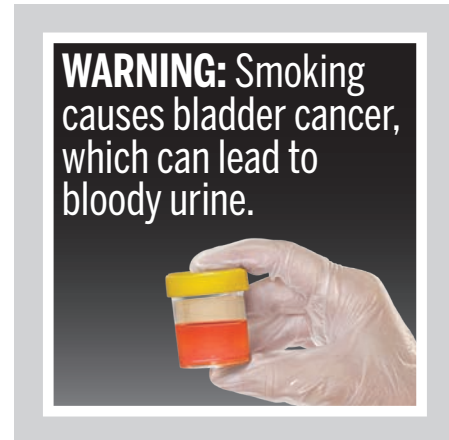

Warning: Bladder Cancer
Size: 2 inches
Advertising Label Ratio: 1:1

File Name:
04_Bladder_Cancer_Ad_B_Ratio1to1_Rev.eps
English