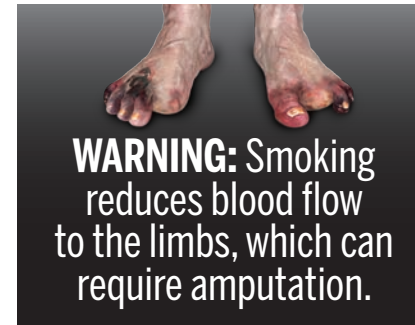

Warning: Peripheral Vascular Disease
Pack Label Size: 54.8mm x 42.75mm

File Name:
09_PVD_Pack_B_54_8mmx42_75mm_Rev.eps