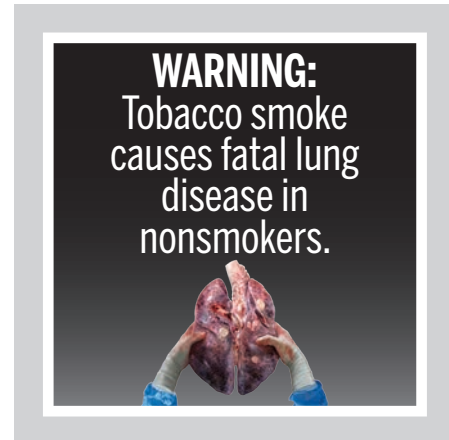

Warning: Lung Disease
Size: 2 inches
Advertising Label Ratio: 1:1

File Name:
02_Lung_Disease_Ad_B_Ratio1to1_Rev.eps
English