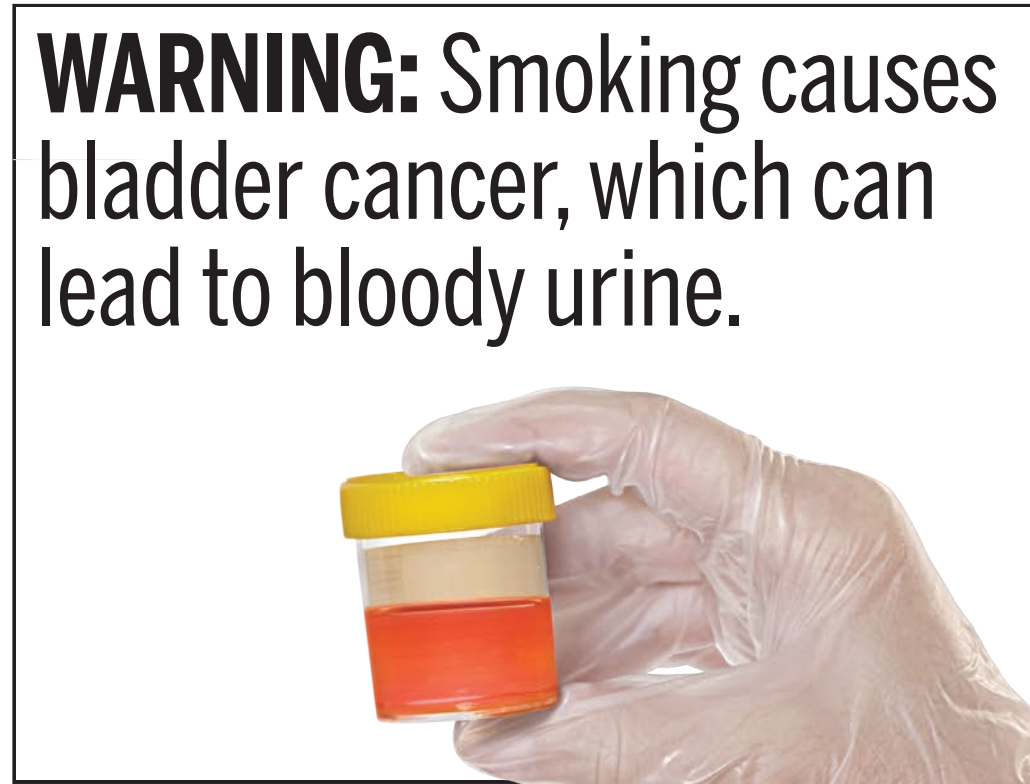

Required Warnings for Cigarette Cartons

4. WARNING: Smoking causes bladder cancer, which can lead to bloody urine.

Warning: Bladder Cancer
Cigarette Carton Size: 135.35mm x 103.2mm

File Name:
04_Bladder_Cancer_Carton_C_135_35mmx103_2mm_Pos.eps