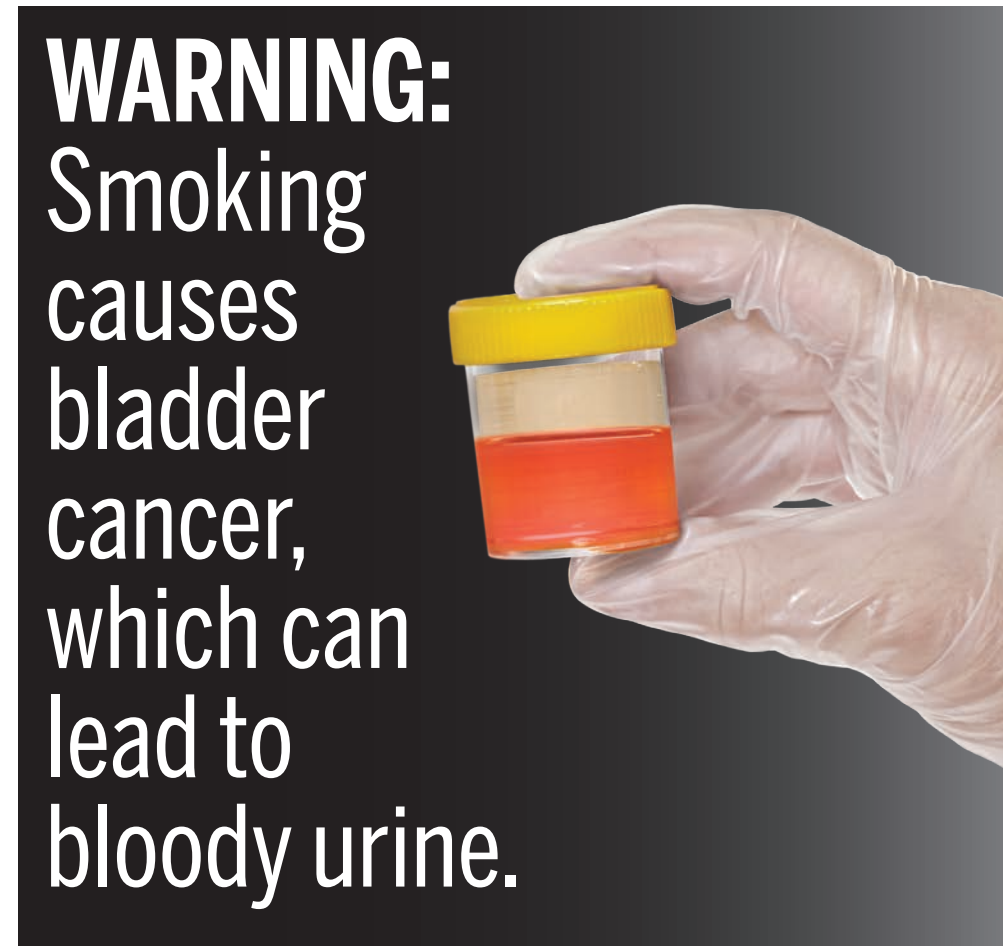

Warning: Bladder Cancer
Cigarette Carton Size: 132.85mm x 125.0mm

File Name:
04_Bladder_Cancer_Carton_E_132_85mmx125mm_Rev.eps