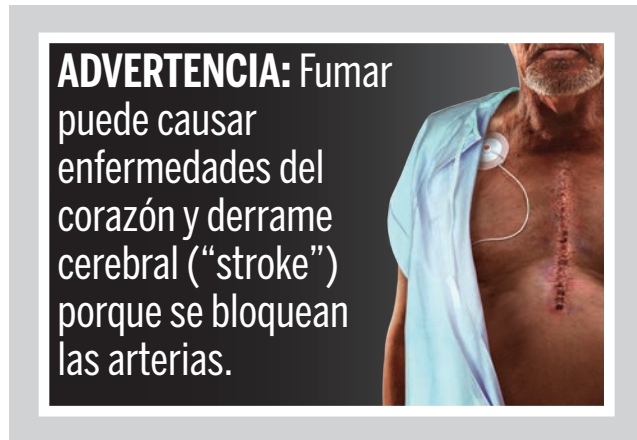

Required Warnings for Cigarette Advertisements

6. WARNING: Smoking can cause heart disease and strokes by clogging arteries. Spanish

Warning: Heart Disease
Size: 2 inches
Advertising Label Ratio: 1.5:1

File Name:
06_Heart_Disease_Ad_A_Ratio1_5to1_Rev.eps
Spanish