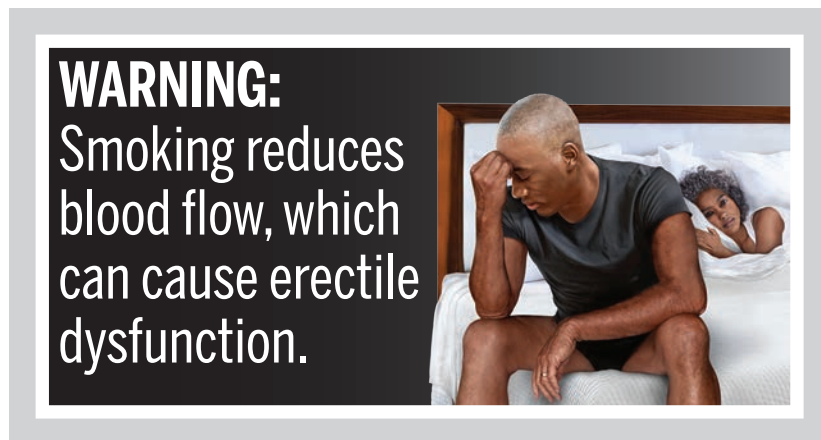

Warning: Erectile Dysfunction
Size: 2 inches
Advertising Label Ratio: 2:1

File Name:
08_ED_Ad_E_Ratio2to1_Rev.eps
English