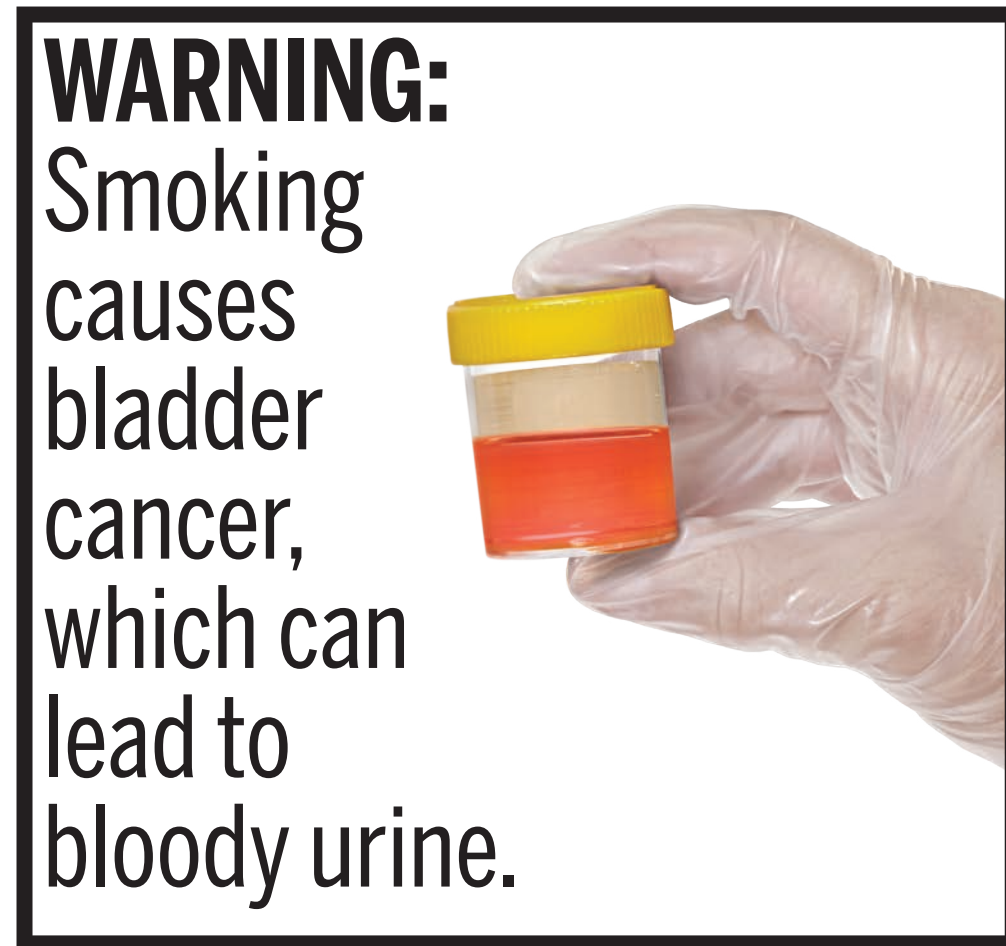

Required Warnings for Cigarette Cartons

4. WARNING: Smoking causes bladder cancer, which can lead to bloody urine.

Warning: Bladder Cancer
Cigarette Carton Size: 132.85mm x 125.0mm

File Name:
04_Bladder_Cancer_Carton_E_132_85mmx125mm_Pos.eps