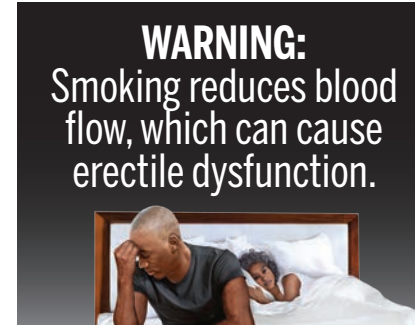

Warning: Erectile Dysfunction
Pack Label Size: 54.8mm x 42.75mm

File Name:
08_ED_Pack_B_54_8mmx42_75mm_Rev.eps