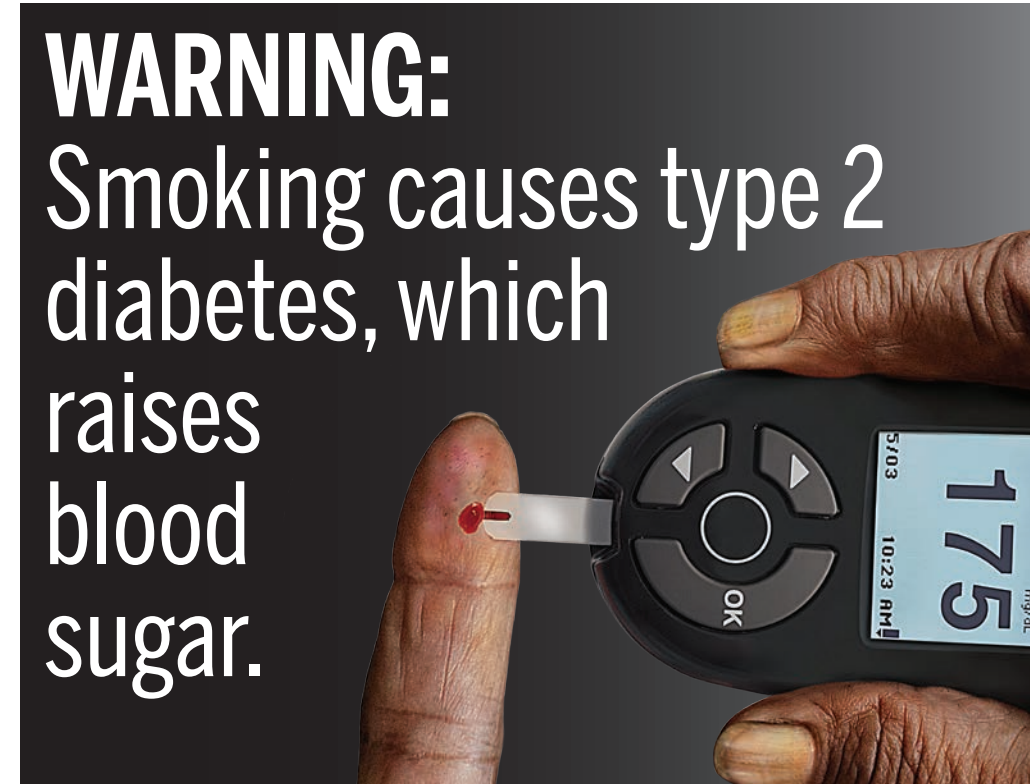

Warning: Diabetes
Cigarette Carton Size: 135.35mm x 103.2mm

File Name:
10_Diabetes_Carton_C_135_35mmx103_2mm_Rev.eps