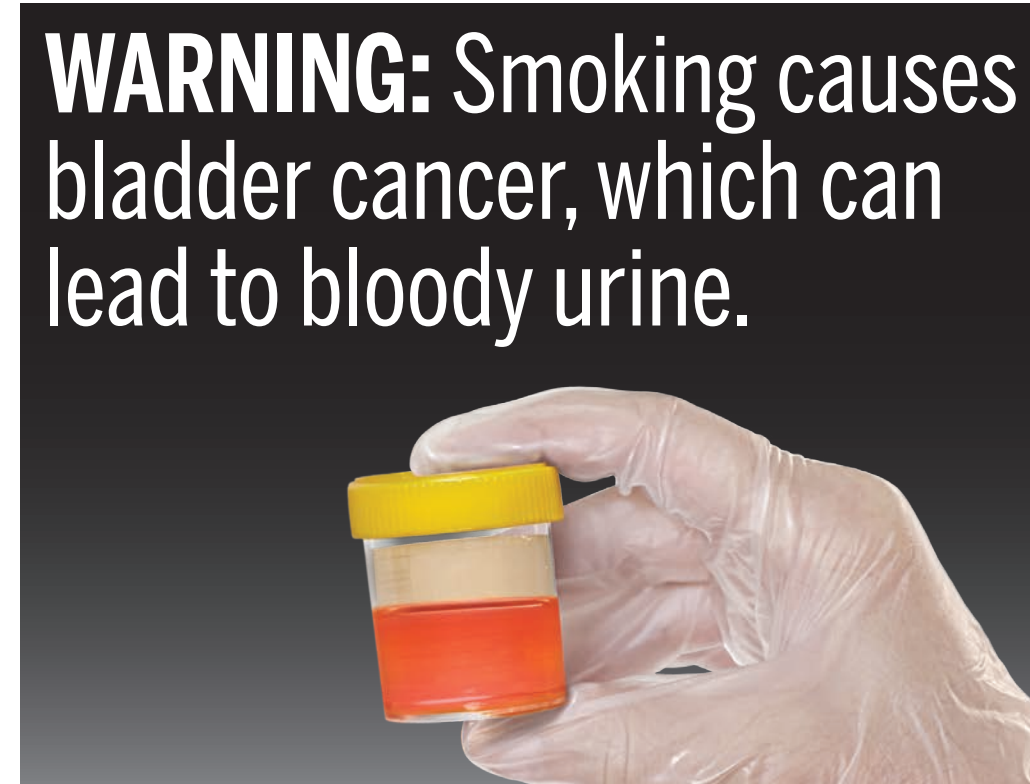

Warning: Bladder Cancer
Cigarette Carton Size: 135.35mm x 103.2mm

File Name:
04_Bladder_Cancer_Carton_C_135_35mmx103_2mm_Rev.eps