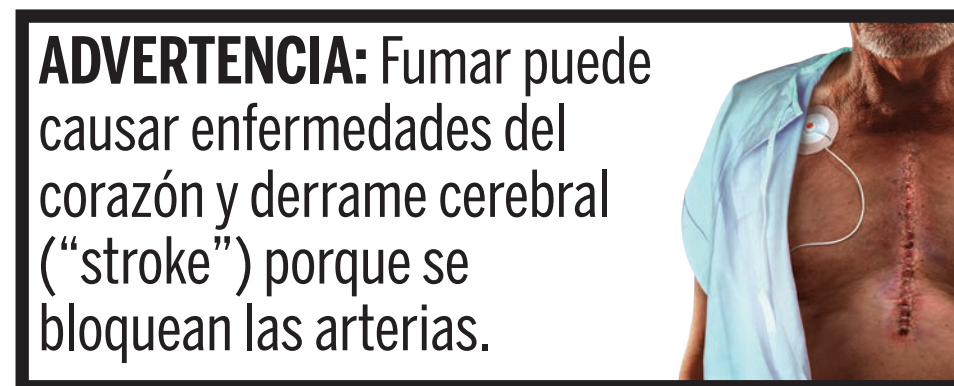

Warning: Heart Disease
Size: 2 inches
Advertising Label Ratio: 2.5:1

File Name:
06_Heart_Disease_Ad_F_Ratio2_5to1_Pos.eps
Spanish