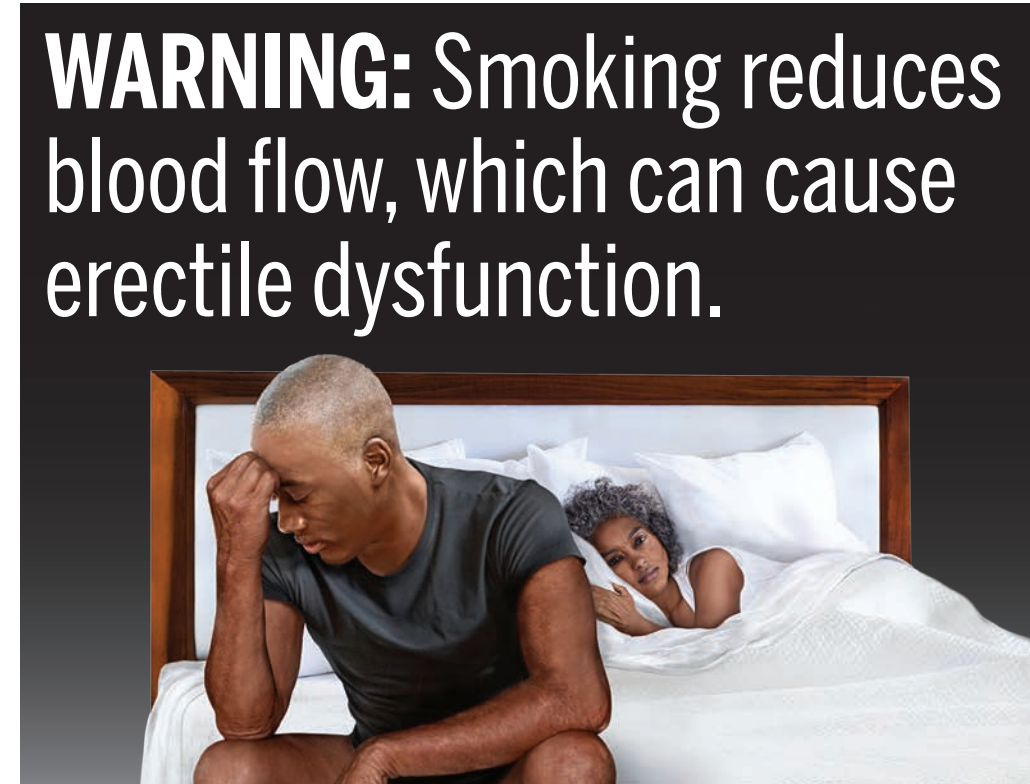

## Required Warnings for Cigarette Cartons

8. WARNING: Smoking reduces blood flow, which can cause erectile dysfunction.

Warning: Erectile Dysfunction  
Cigarette Carton Size: 135.35mm x 103.2mm

File Name:  
08\_ED\_Carton\_C\_135\_35mmx103\_2mm\_Pos.eps