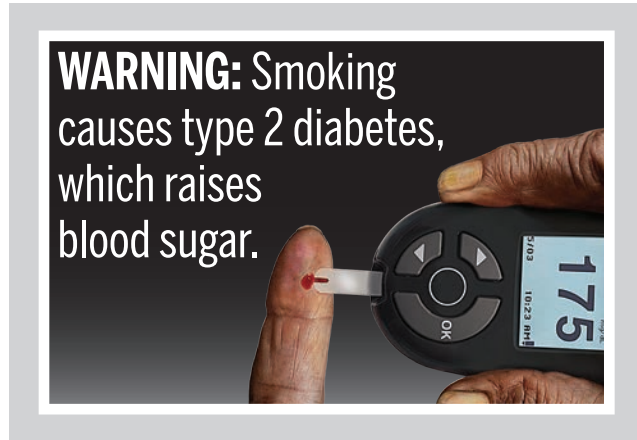

Required Warnings for Cigarette Advertisements

10. WARNING: Smoking causes type 2 diabetes, which raises blood sugar. English

Warning: Diabetes
Size: 2 inches
Advertising Label Ratio: 1.5:1

File Name:
10_Diabetes_Ad_A_Ratio1_5to1_Rev.eps
English