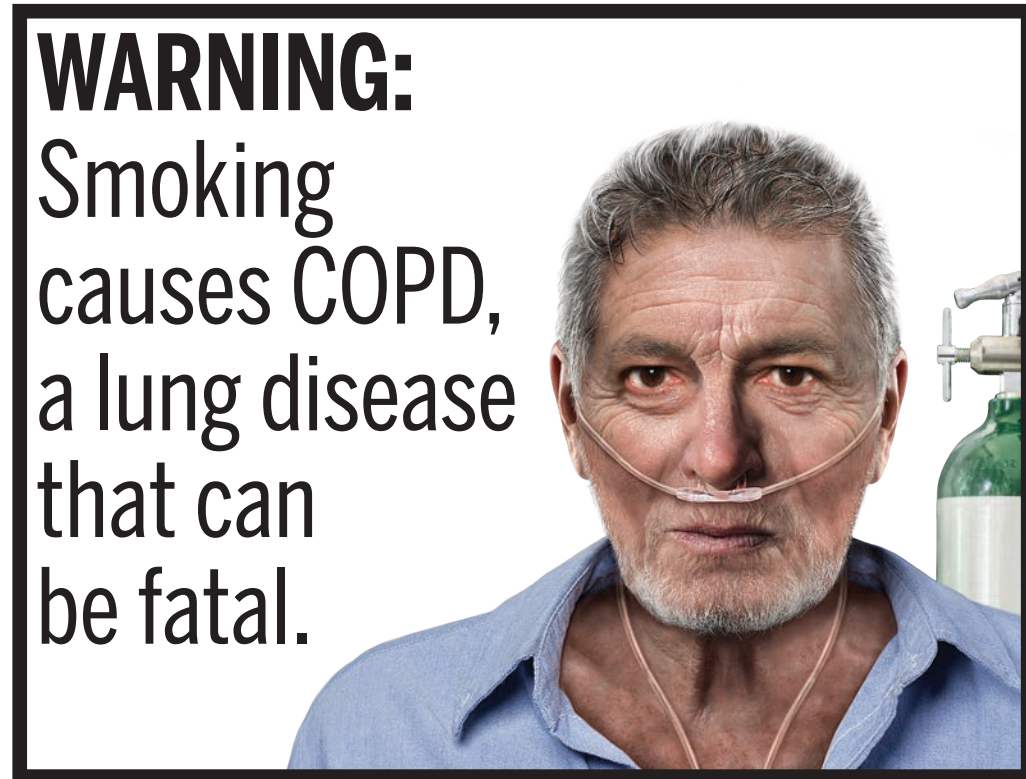

Required Warnings for Cigarette Cartons

7. WARNING: Smoking causes COPD, a lung disease that can be fatal.

Warning: COPD
Cigarette Carton Size: 135.35mm x 103.2mm

File Name:
07_COPD_Carton_C_135_35mmx103_2mm_Pos.eps