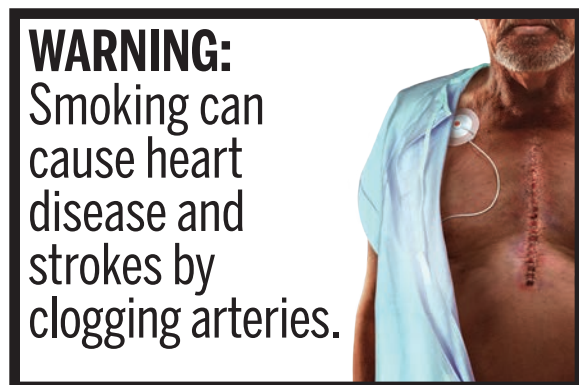

Required Warnings for Cigarette Advertisements

6. WARNING: Smoking can cause heart disease and strokes by clogging arteries.
English

Warning: Heart Disease
Size: 2 inches
Advertising Label Ratio: 1.5:1

File Name:
06_Heart_Disease_Ad_A_Ratio1_5to1_Pos.eps
English