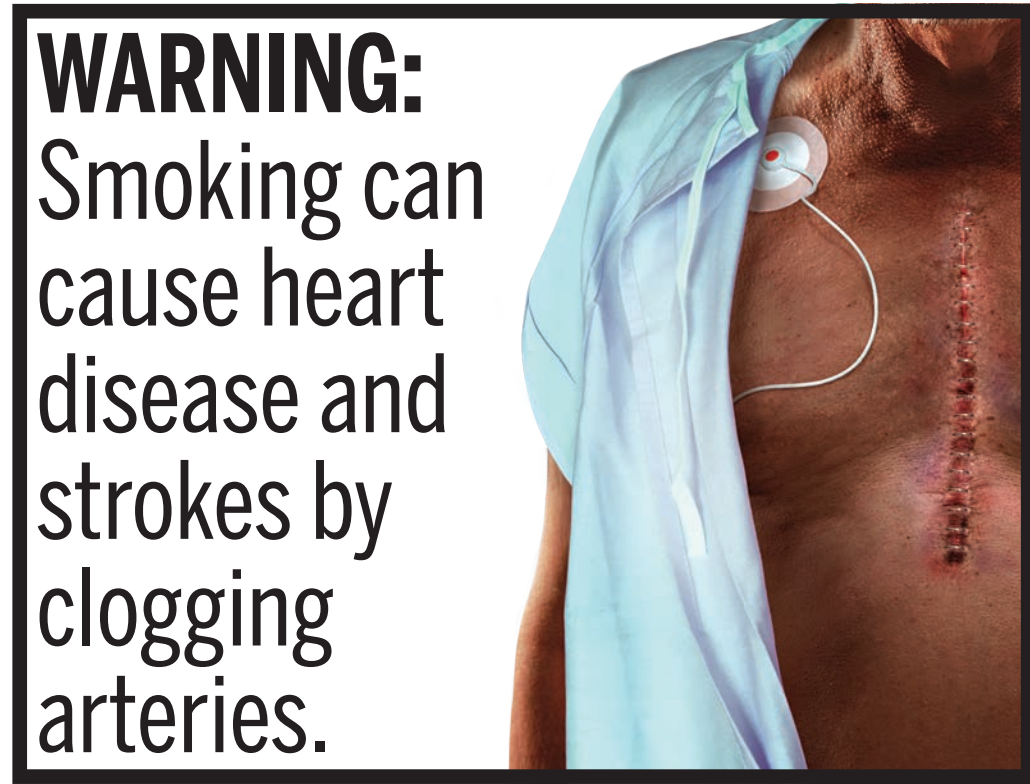

Required Warnings for Cigarette Cartons

6. WARNING: Smoking can cause heart disease and strokes by clogging arteries.

Warning: Heart Disease
Cigarette Carton Size: 135.35mm x 103.2mm

File Name:
06_Heart_Disease_Carton_C_135_35mmx103_2mm_Pos.eps