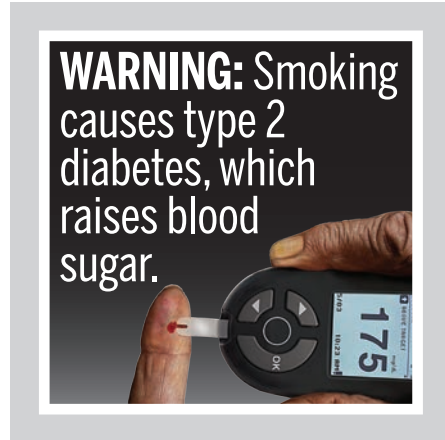

Warning: Diabetes
Size: 2 inches
Advertising Label Ratio: 1:1

File Name:
10_Diabetes_Ad_B_Ratio1to1_Rev.eps
English