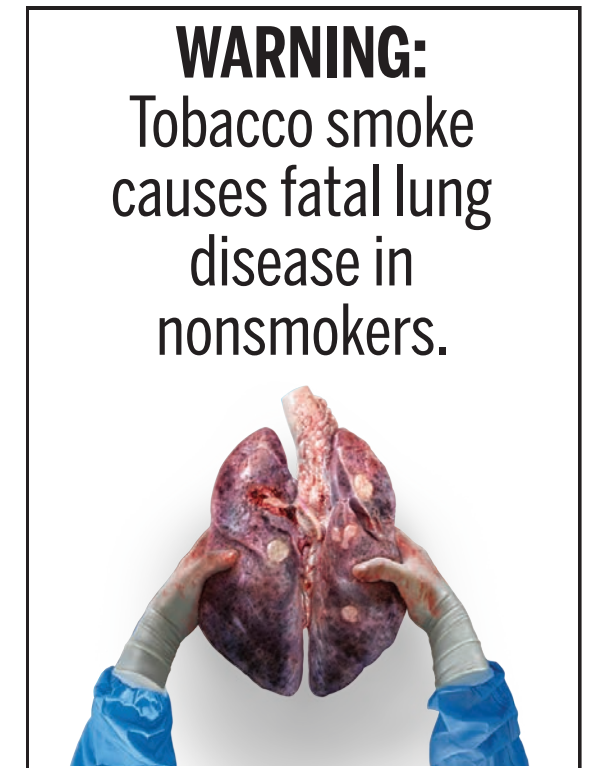

Warning: Lung Disease
Cigarette Carton Size: 73.5mm x 101.5mm

File Name:
02_Lung_Disease_Carton_F_73_5mmx101_5mm_Pos.eps