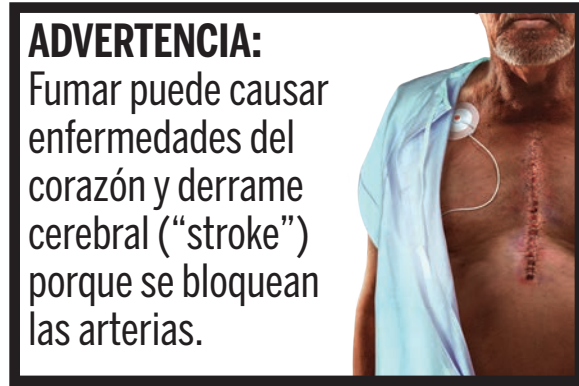

Required Warnings for Cigarette Advertisements

6. WARNING: Smoking can cause heart disease and strokes by clogging arteries. Spanish

Warning: Heart Disease
Size: 2 inches
Advertising Label Ratio: 1.5:1

File Name:
06_Heart_Disease_Ad_A_Ratio1_5to1_Pos.eps
Spanish