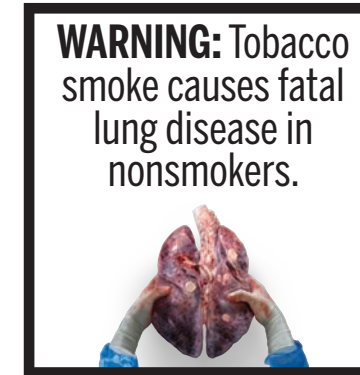

Warning: Lung Disease
Pack Label Size: 47.5mm x 49.6mm

File Name:
02_Lung_Disease_Pack_C_47_5mmx49_6mm_Pos.eps