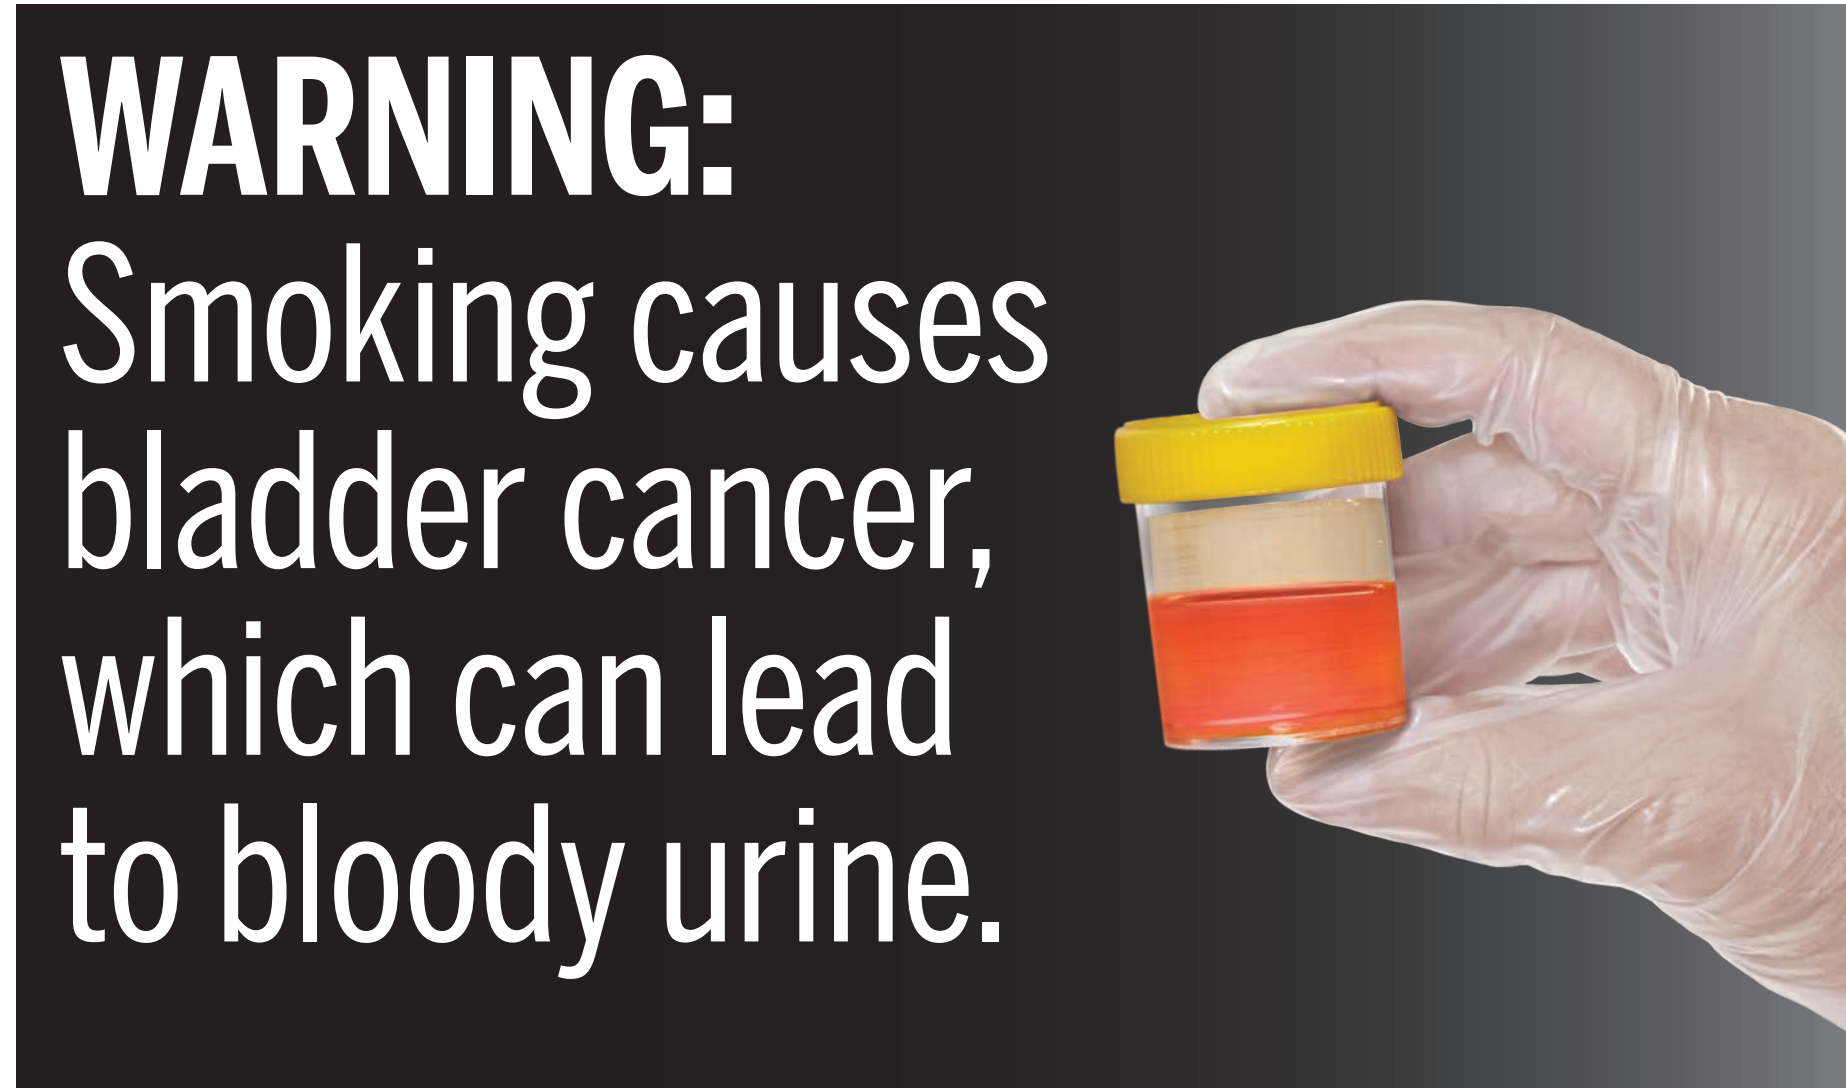

Required Warnings for Cigarette Cartons

4. WARNING: Smoking causes bladder cancer, which can lead to bloody urine.

Warning: Bladder Cancer
Cigarette Carton Size: 244.5mm x 143.65mm

File Name:
04_Bladder_Cancer_Carton_D_244_5mmx143_65mm_Rev.eps