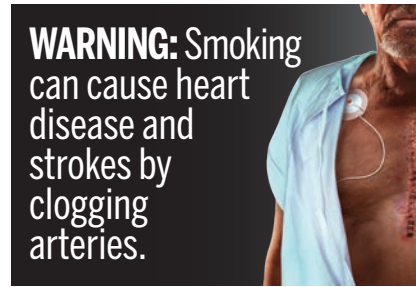

## 6. WARNING: Smoking can cause heart disease and strokes by clogging arteries.

Warning: Heart Disease  
Pack Label Size: 54.8mm x 37.15mm

File Name:  
06\_Heart\_Disease\_Pack\_A\_54\_8mmx37\_15mm\_Pos.eps