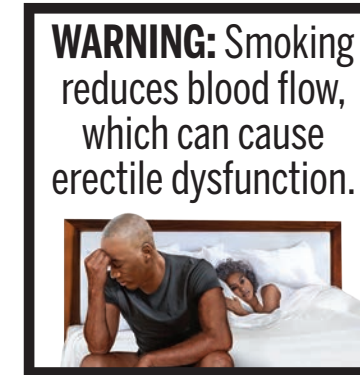

Warning: Erectile Dysfunction
Pack Label Size: 47.5mm x 49.6mm

File Name:
08_ED_Pack_C_47_5mmx49_6mm_Pos.eps