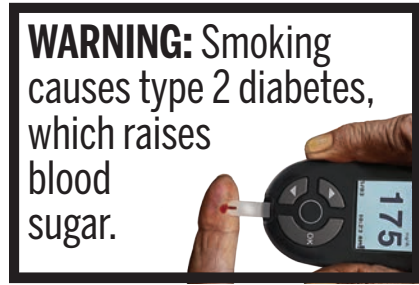

Required Warnings for Cigarette Packs

10. WARNING: Smoking causes type 2 diabetes, which raises blood sugar.

Warning: Diabetes
Pack Label Size: 54.8mm x 37.15mm

File Name:
10_Diabetes_Pack_A_54_8mmx37_15mm_Pos.eps