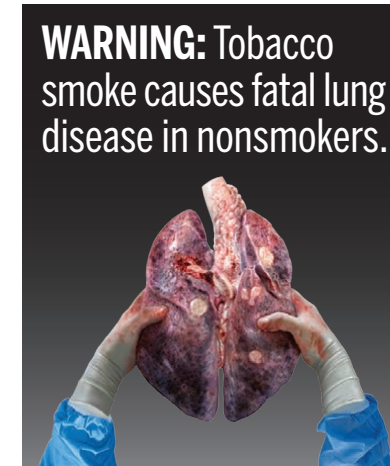

Warning: Lung Disease
Pack Label Size: 51.4mm x 61.6mm

File Name:
02_Lung_Disease_Pack_E_51_4mmx61_6mm_Rev.eps