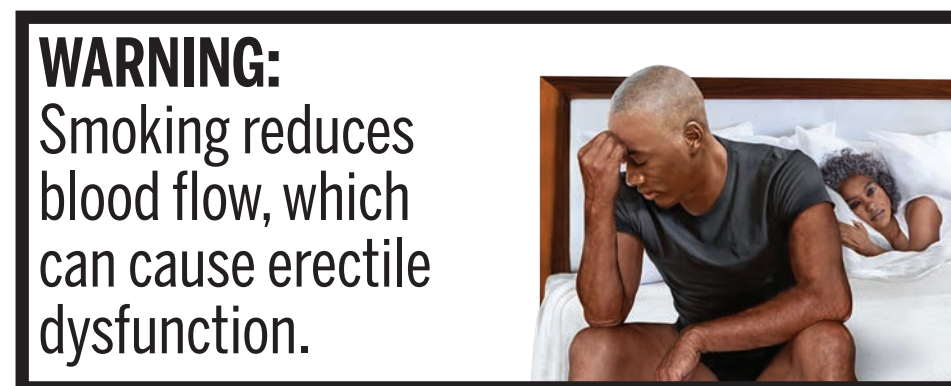

Warning: Erectile Dysfunction
Size: 2 inches
Advertising Label Ratio: 2.5:1

File Name:
08_ED_Ad_F_Ratio2_5to1_Pos.eps
English