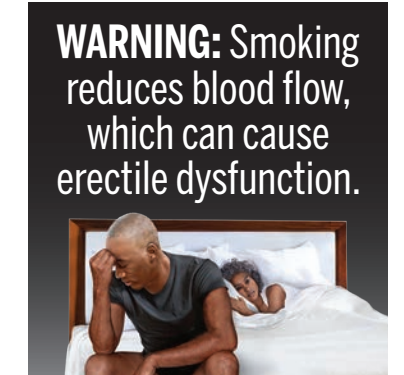

Warning: Erectile Dysfunction
Pack Label Size: 47.5mm x 49.6mm

File Name:
08_ED_Pack_C_47_5mmx49_6mm_Rev.eps