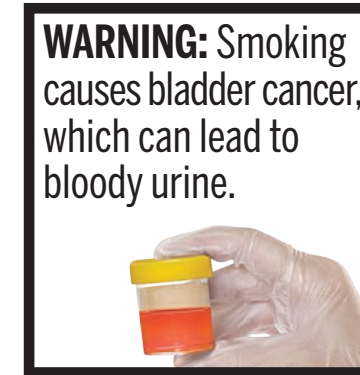

Warning: Bladder Cancer
Pack Label Size: 47.5mm x 49.6mm

File Name:
04_Bladder_Cancer_Pack_C_47_5mmx49_6mm_Pos.eps