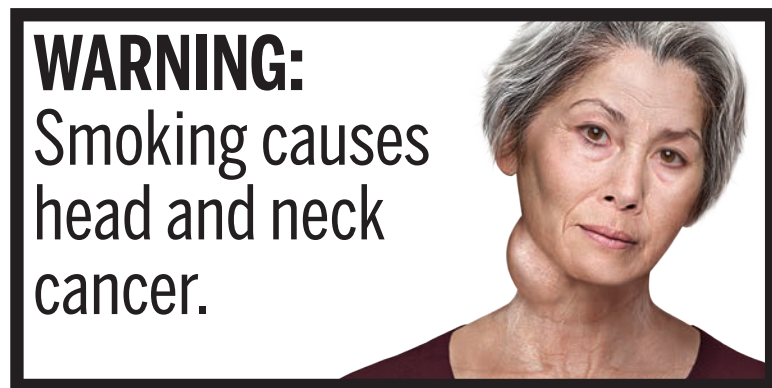

Warning: Neck Cancer
Size: 2 inches
Advertising Label Ratio: 2:1

File Name:
03_Neck_Cancer_Ad_E_Ratio2to1_Pos.eps
English