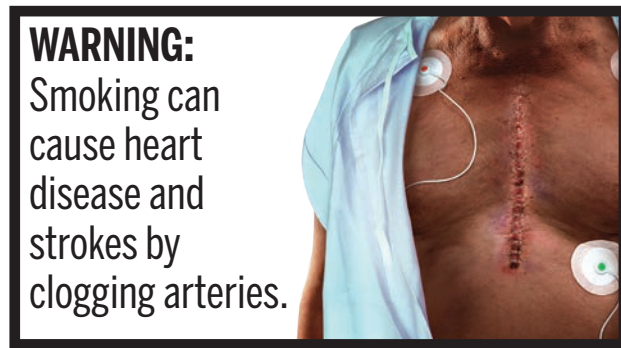

Warning: Heart Disease
Pack Label Size: 82.0mm x 45.5mm

File Name:
06_Heart_Disease_Pack_D_82mmx45_5mm_Pos.eps