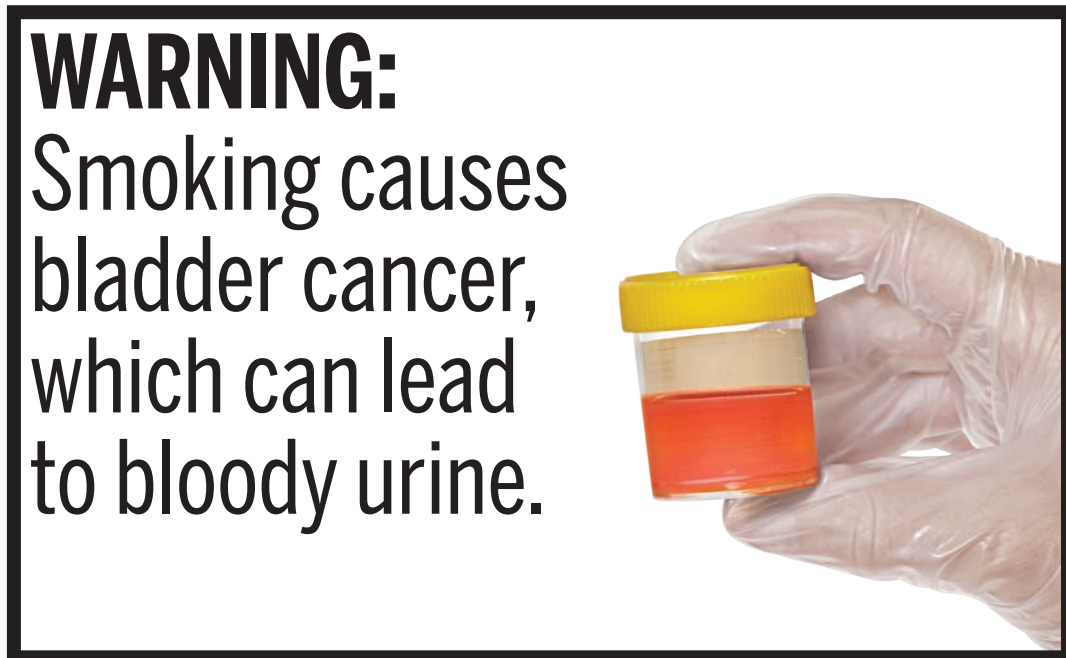

Warning: Bladder Cancer
Cigarette Carton Size: 141.3mm x 87.2mm

File Name:
04_Bladder_Cancer_Carton_B_141_3mmx87_2mm_Pos.eps