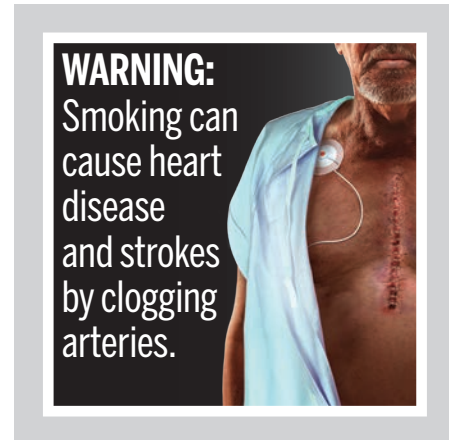

Warning: Heart Disease
Size: 2 inches
Advertising Label Ratio: 1:1

File Name:
06_Heart_Disease_Ad_B_Ratio1to1_Rev.eps
English