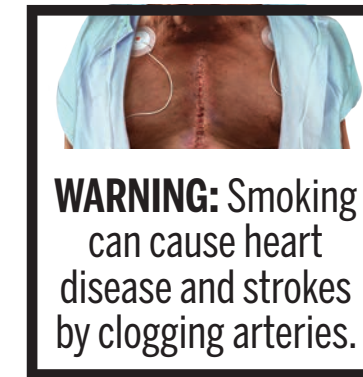

Warning: Heart Disease
Pack Label Size: 47.5mm x 49.6mm

File Name:
06_Heart_Disease_Pack_C_47_5mmx49_6mm_Pos.eps