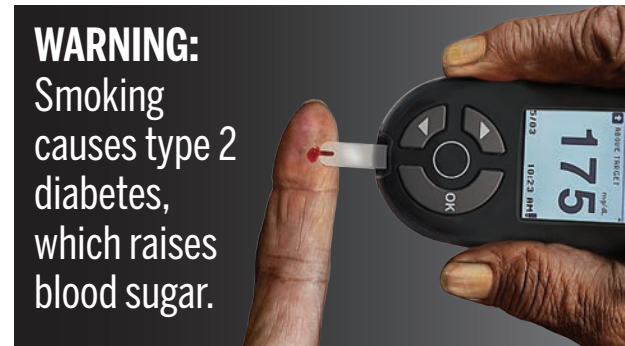

Warning: Diabetes
Pack Label Size: 82.0mm x 45.5mm

File Name:
10_Diabetes_Pack_D_82mmx45_5mm_Rev.eps