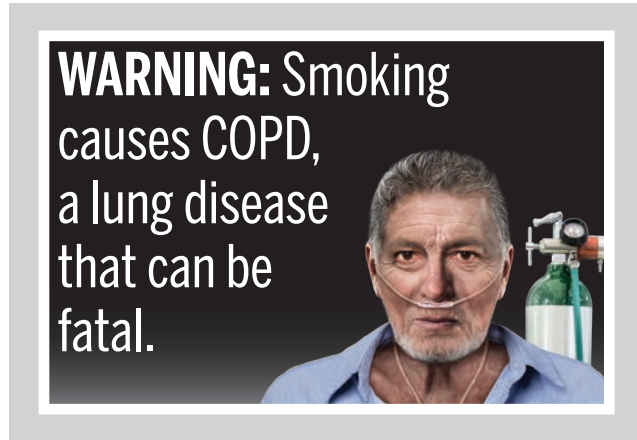

Required Warnings for Cigarette Advertisements

7. WARNING: Smoking causes COPD, a lung disease that can be fatal.
English

Warning: COPD
Size: 2 inches
Advertising Label Ratio: 1.5:1

File Name:
07_COPD_Ad_A_Ratio1_5to1_Rev.eps
English