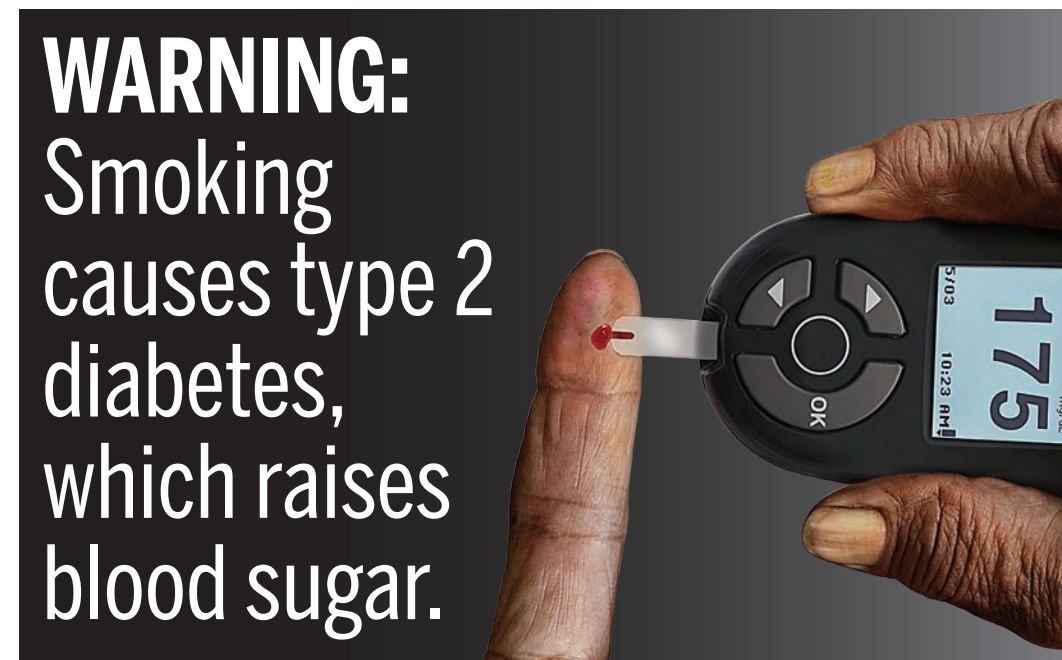

Warning: Diabetes
Cigarette Carton Size: 141.3mm x 87.2mm

File Name:
10_Diabetes_Carton_B_141_3mmx87_2mm_Rev.eps