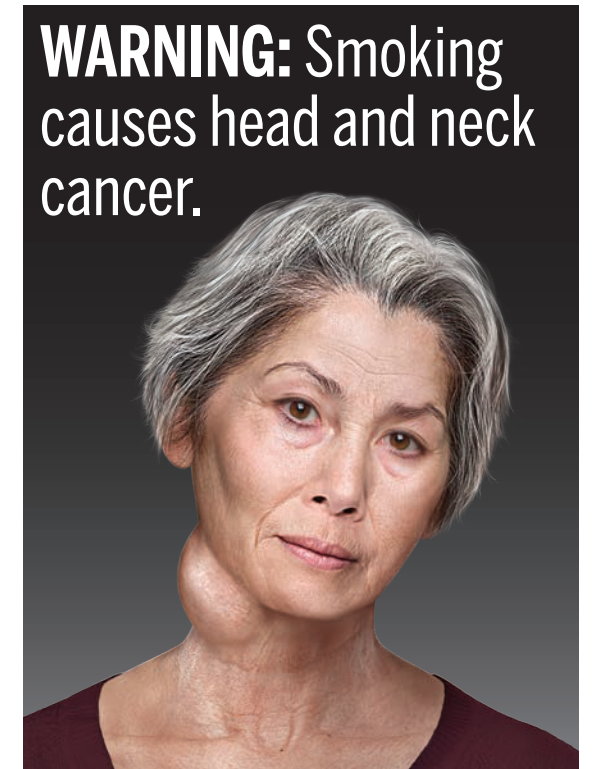

Warning: Neck Cancer
Cigarette Carton Size: 73.5mm x 101.5mm

File Name:
03_Neck_Cancer_F_73_5mmx101_5mm_Rev.eps