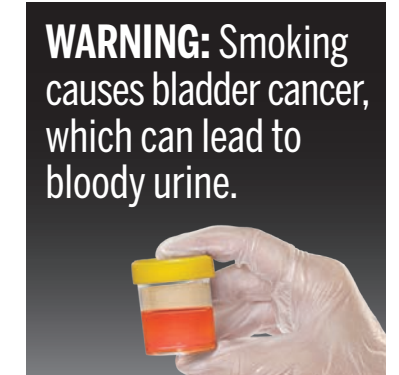

Warning: Bladder Cancer
Pack Label Size: 47.5mm x 49.6mm

File Name:
04_Bladder_Cancer_Pack_C_47_5mmx49_6mm_Rev.eps