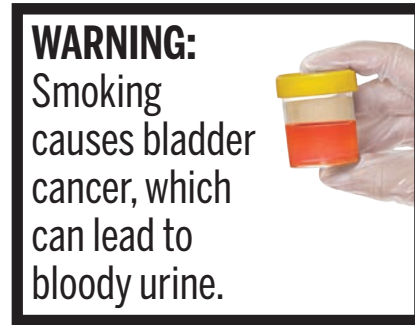

Warning: Bladder Cancer
Pack Label Size: 54.8mm x 42.75mm

File Name:
04_Bladder_Cancer_Pack_B_54_8mmx42_75mm_Pos.eps