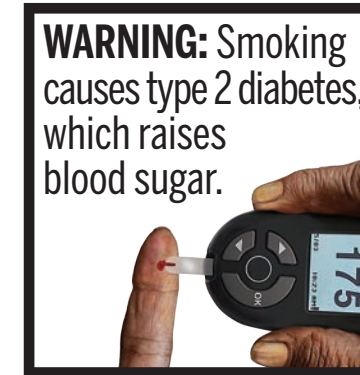

Warning: Diabetes
Pack Label Size: 47.5mm x 49.6mm

File Name:
10_Diabetes_Pack_C_47_5mmx49_6mm_Pos.eps