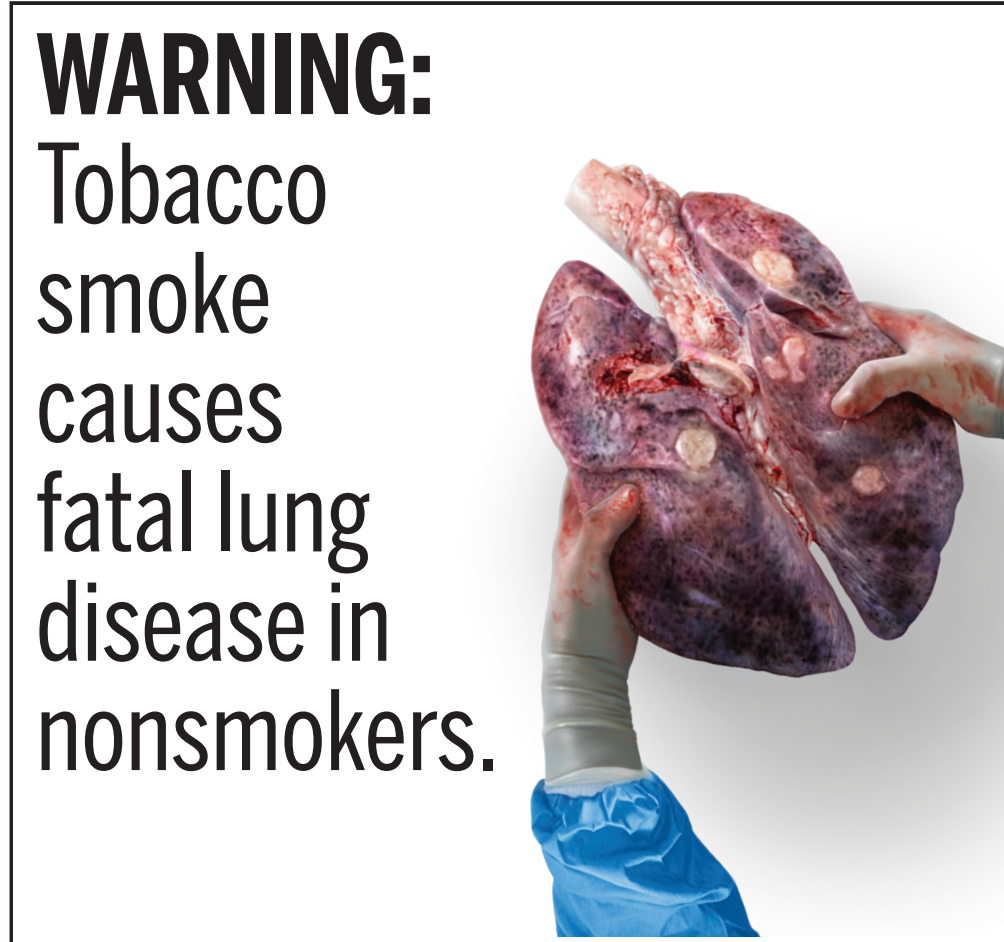

Required Warnings for Cigarette Cartons

2. WARNING: Tobacco smoke causes fatal lung disease in nonsmokers.

Warning: Lung Disease
Cigarette Carton Size: 132.85mm x 125.0mm

File Name:
02_Lung_Disease_Carton_E_132_85mmx125mm_Pos.eps