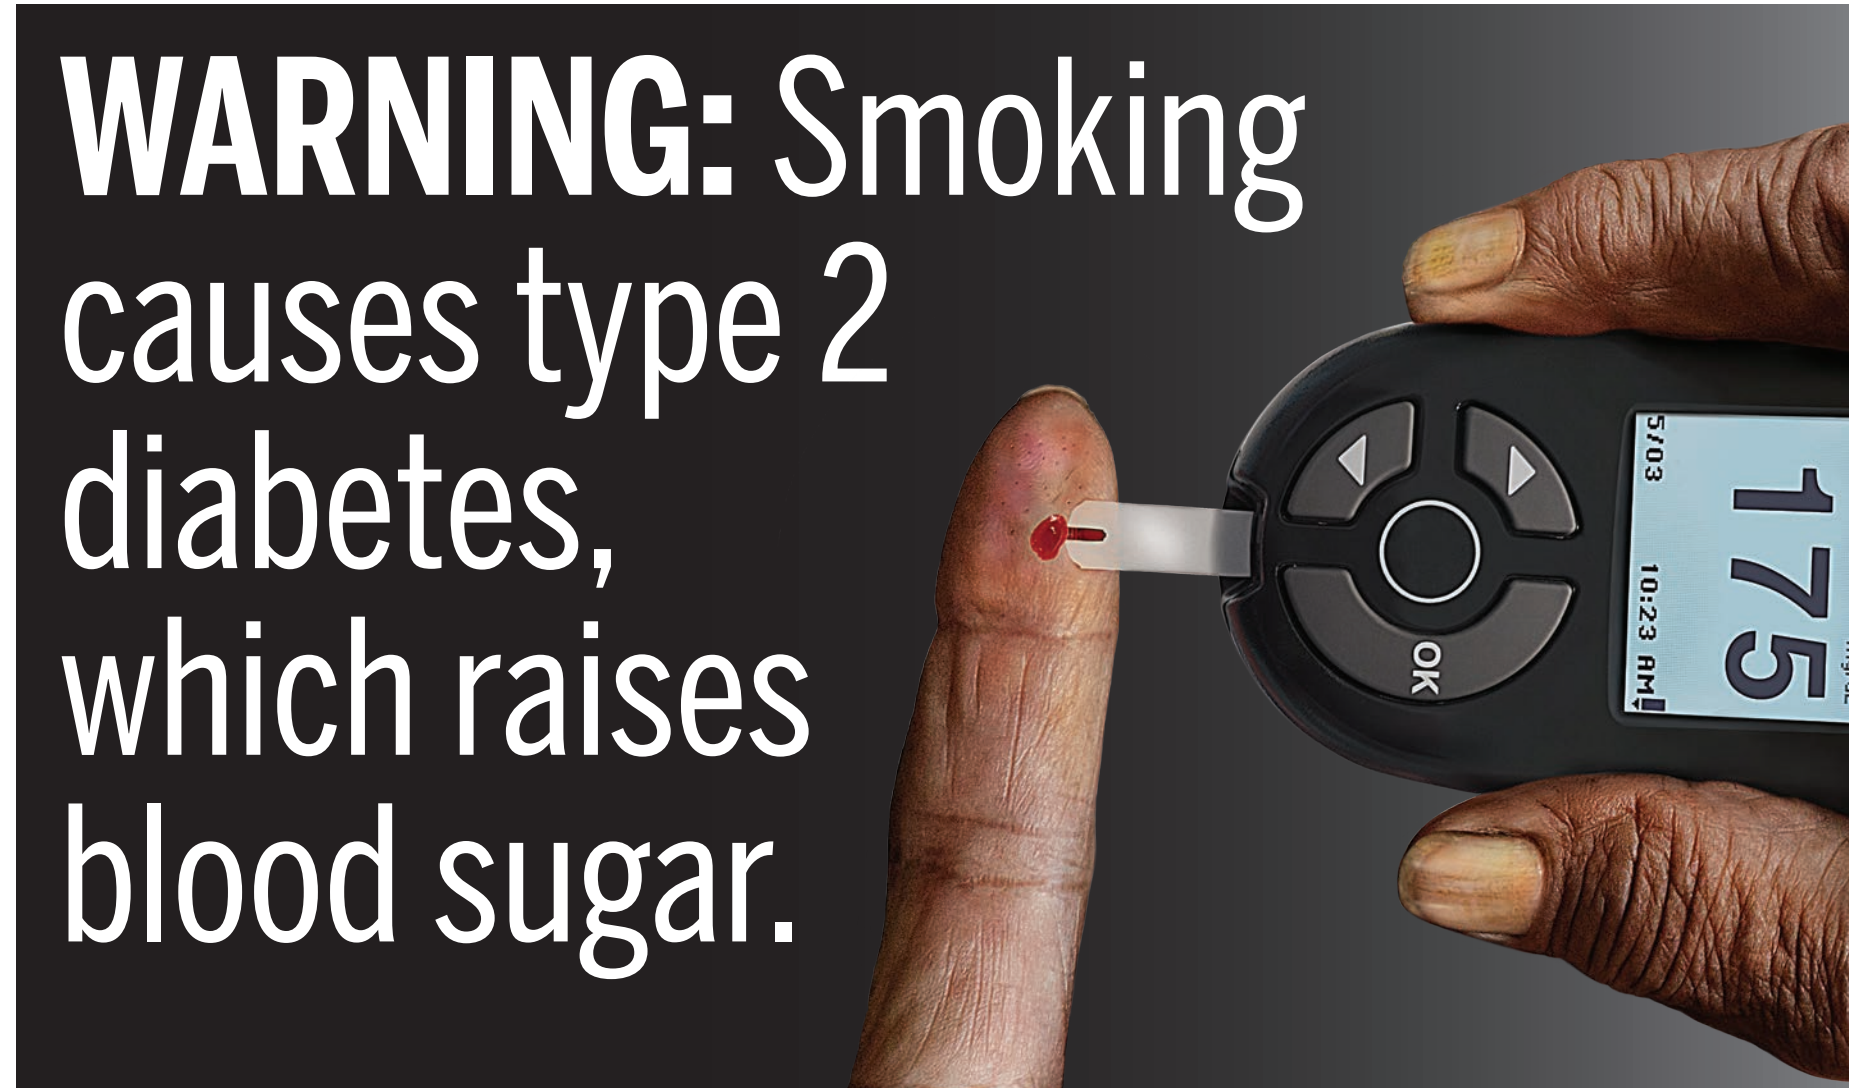

Required Warnings for Cigarette Cartons

10. WARNING: Smoking causes type 2 diabetes, which raises blood sugar.

Warning: Diabetes
Cigarette Carton Size: 244.5mm x 143.65mm

File Name:
10_Diabetes_Carton_D_244_5mmx143_65mm_Rev.eps