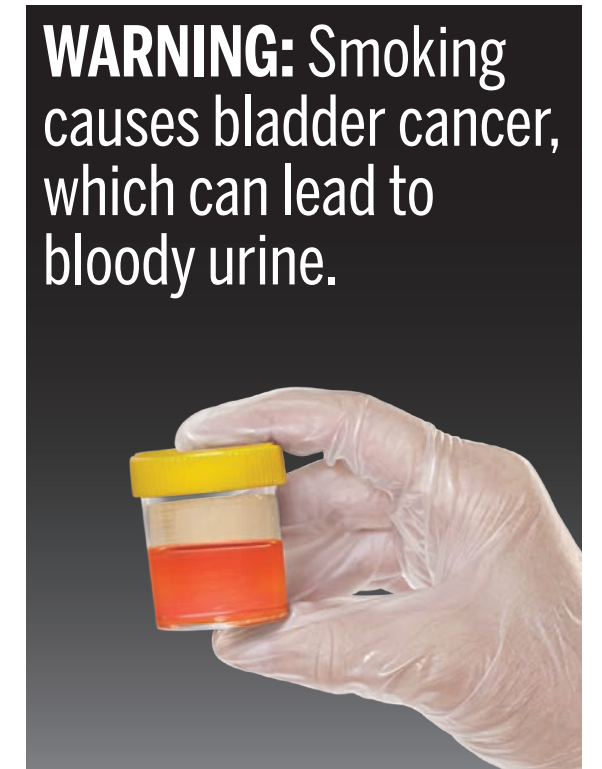

Warning: Bladder Cancer
Cigarette Carton Size: 73.5mm x 101.5mm

File Name:
04_Bladder_Cancer_Carton_F_73_5mmx101_5mm_Rev.eps