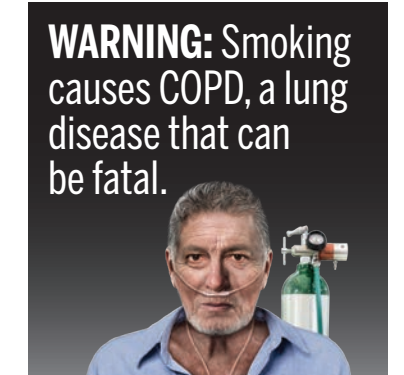

Warning: COPD
Pack Label Size: 47.5mm x 49.6mm

File Name:
07_COPD_Pack_C_47_5mmx49_6mm_Rev.eps