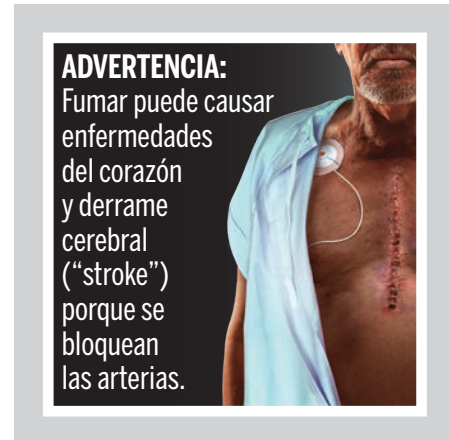

Warning: Heart Disease
Size: 2 inches
Advertising Label Ratio: 1:1

File Name:
06_Heart_Disease_Ad_B_Ratio1to1_Rev.eps
Spanish