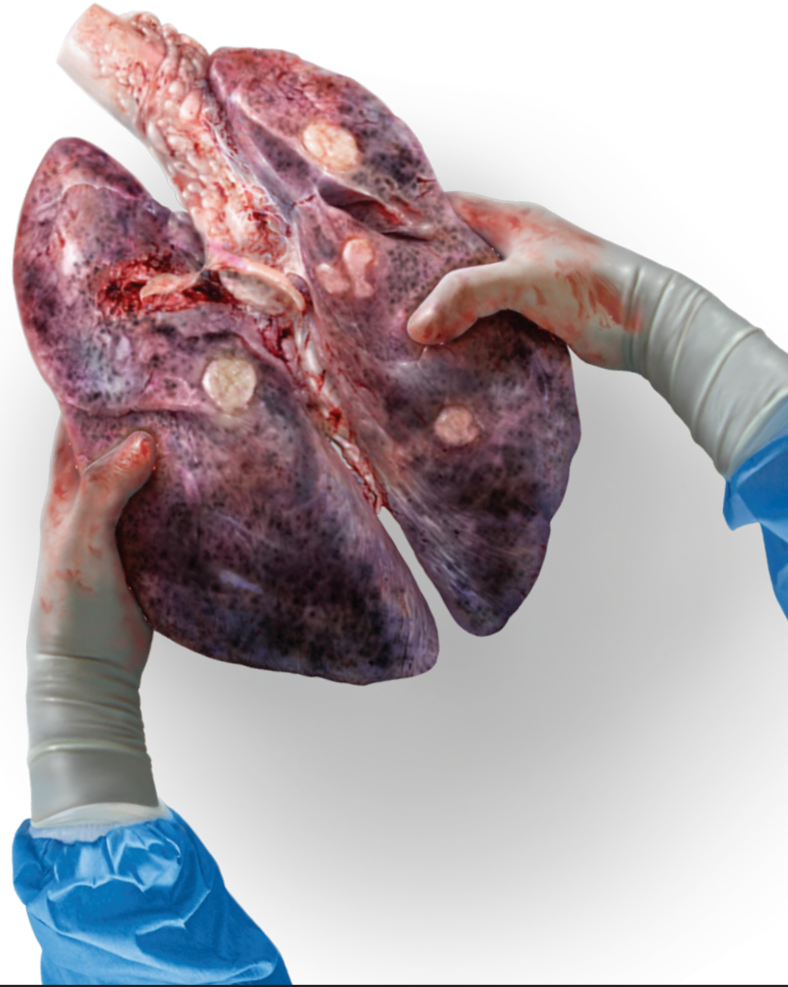

Required Warnings for Cigarette Cartons

2. WARNING: Tobacco smoke causes fatal lung disease in nonsmokers.

WARNING:
Tobacco smoke
causes fatal
lung disease
in nonsmokers.

Warning: Lung Disease
Cigarette Carton Size: 244.5mm x 143.65mm

File Name:
02_Lung_Disease_Carton_D_244_5mmx143_65mm_Pos.eps