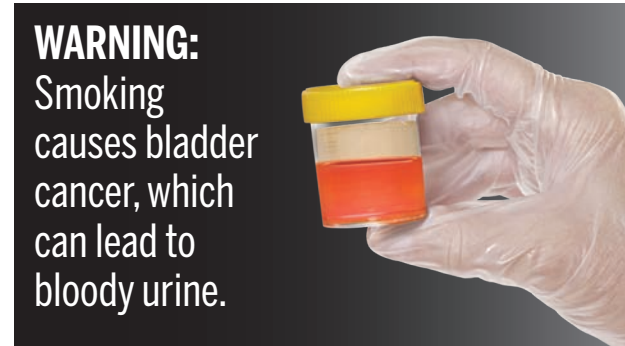

Warning: Bladder Cancer
Pack Label Size: 82.0mm x 45.5mm

File Name:
04_Bladder_Cancer_Pack_D_82mmx45_5mm_Rev.eps