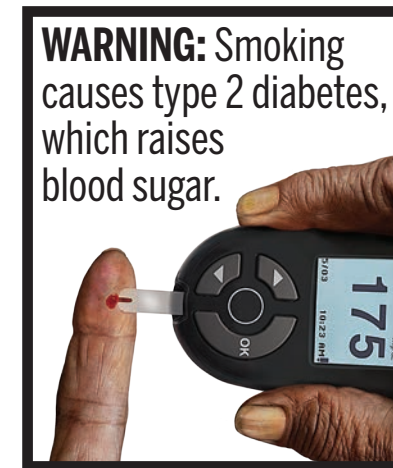

Warning: Diabetes
Pack Label Size: 51.4mm x 61.6mm

File Name:
10_Diabetes_Pack_E_51_4mmx61_6mm_Pos.eps