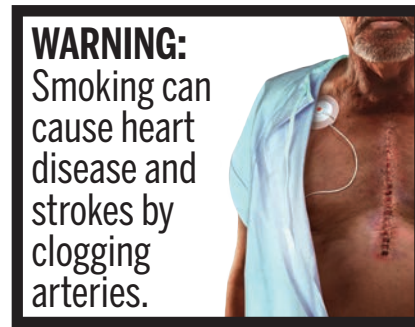

Warning: Heart Disease
Pack Label Size: 54.8mm x 42.75mm

File Name:
06_Heart_Disease_Pack_B_54_8mmx42_75mm_Pos.eps