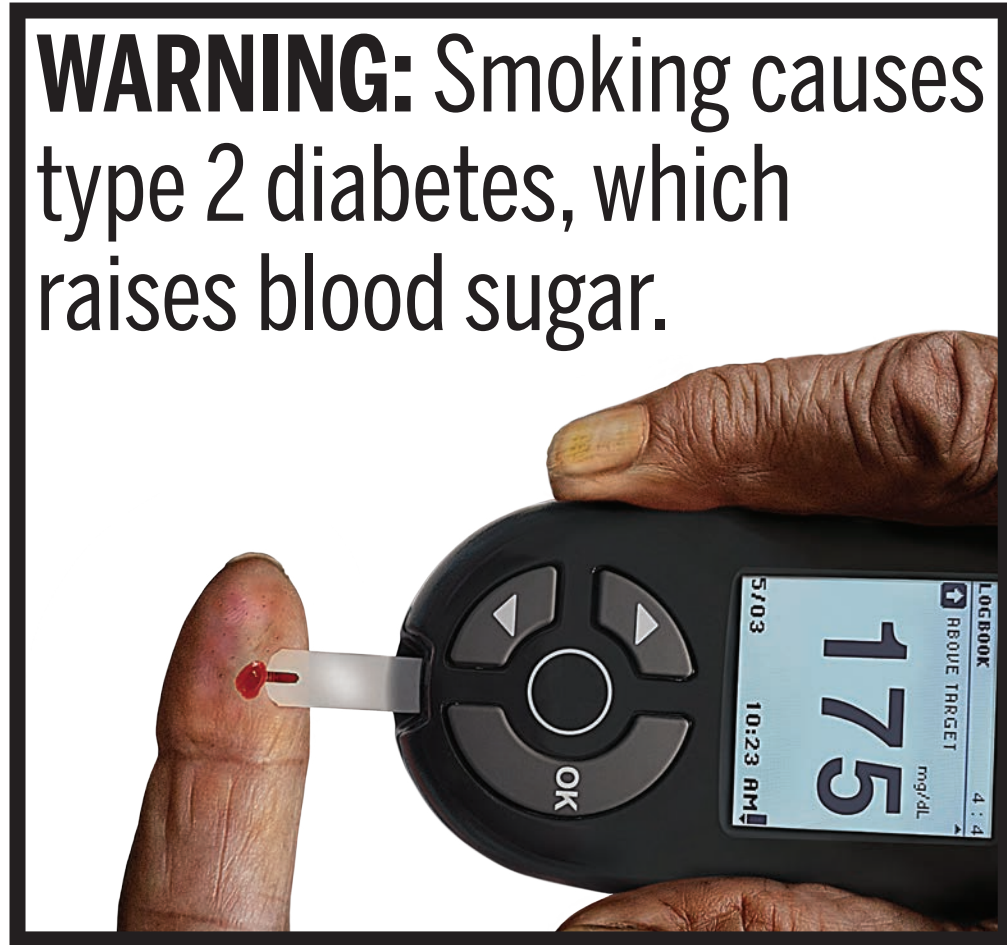

Required Warnings for Cigarette Cartons

10. WARNING: Smoking causes type 2 diabetes, which raises blood sugar.

Warning: Diabetes
Cigarette Carton Size: 132.85mm x 125.0mm

File Name:
10_Diabetes_Carton_E_132_85mmx125mm_Pos.eps