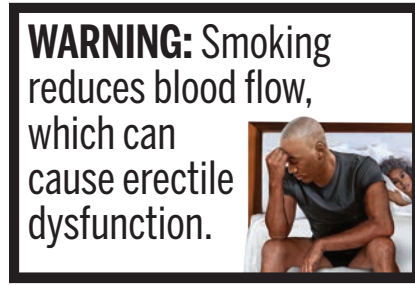

Required Warnings for Cigarette Packs

8. WARNING: Smoking reduces blood flow, which can cause erectile dysfunction.

Warning: Erectile Dysfunction
Pack Label Size: 54.8mm x 37.15mm

File Name:
08_ED_Pack_A_54_8mmx37_15mm_Pos.eps