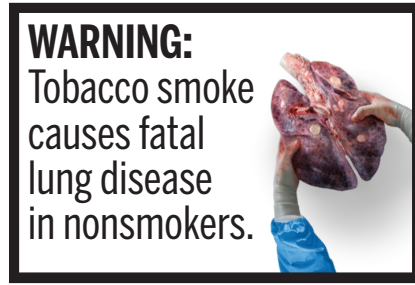

Required Warnings for Cigarette Packs

2. WARNING: Tobacco smoke causes fatal lung disease in nonsmokers.

Warning: Lung Disease
Pack Label Size: 54.8mm x 37.15mm

File Name:
02_Lung_Disease_Pack_A_54_8mmx37_15mm_Pos.eps