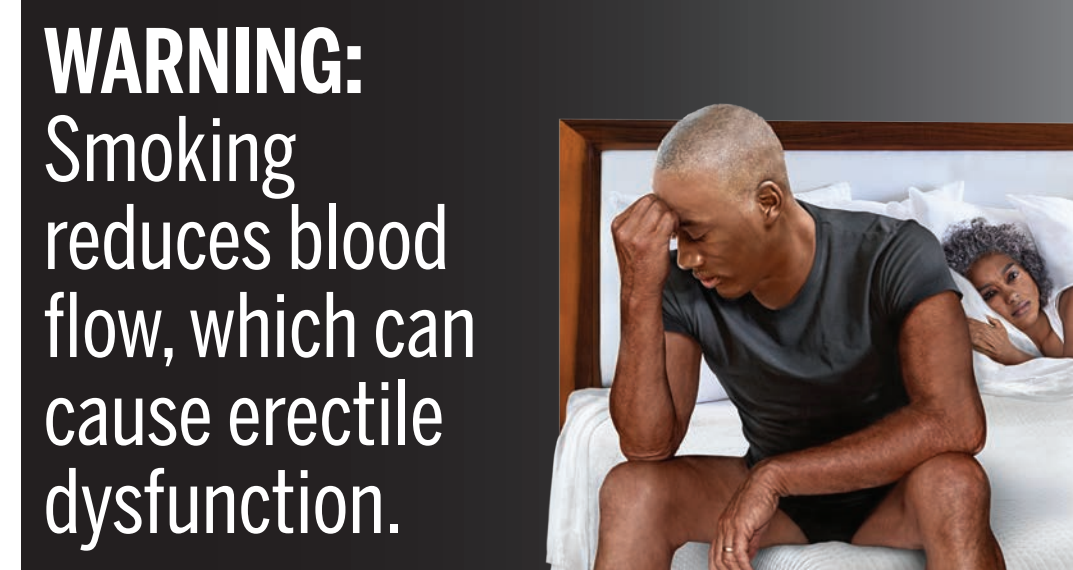

## Required Warnings for Cigarette Cartons

8. WARNING: Smoking reduces blood flow, which can cause erectile dysfunction.

Warning: Erectile Dysfunction  
Cigarette Carton Size: 140.8mm x 75.7mm

File Name:  
08\_ED\_Carton\_A\_140\_8mmx75\_7mm\_Pos.eps