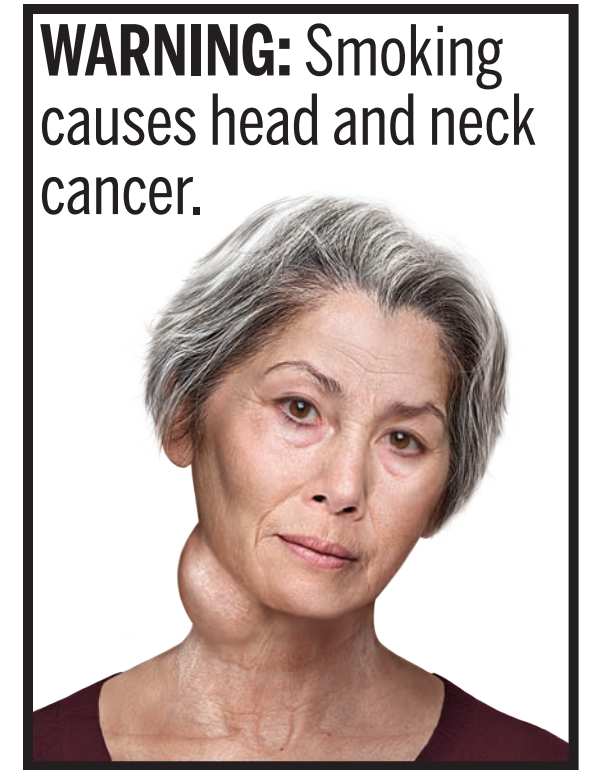

Warning: Neck Cancer
Cigarette Carton Size: 73.5mm x 101.5mm

File Name:
03_Neck_Cancer_Carton_F_73_5mmx101_5mm_Pos.eps