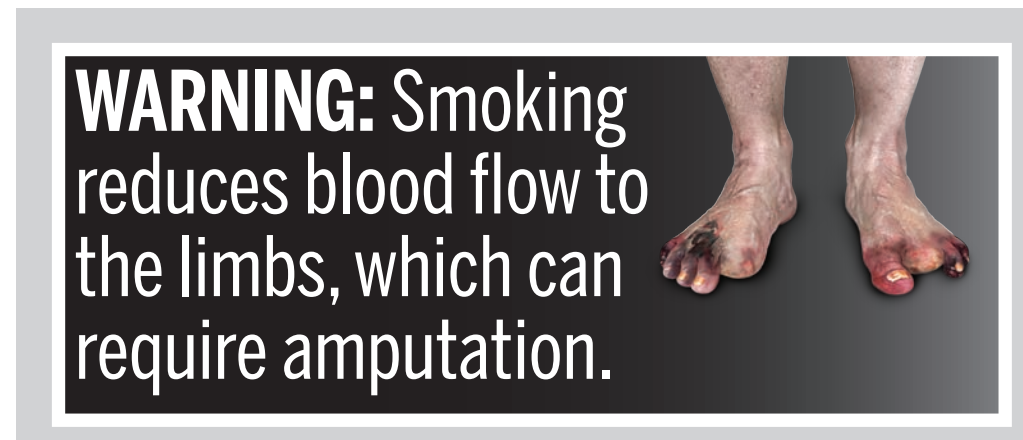

Warning: Peripheral Vascular Disease
Size: 2 inches
Advertising Label Ratio: 2.5:1

File Name:
09_PVD_Ad_F_Ratio2_5to1_Rev.eps
English