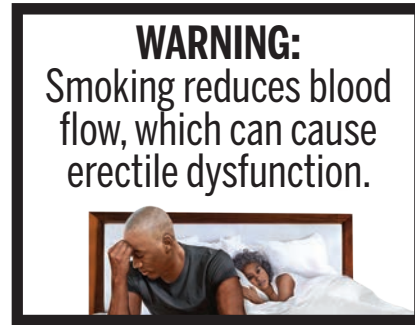

Warning: Erectile Dysfunction
Pack Label Size: 54.8mm x 42.75mm

File Name:
08_ED_Pack_B_54_8mmx42_75mm_Pos.eps