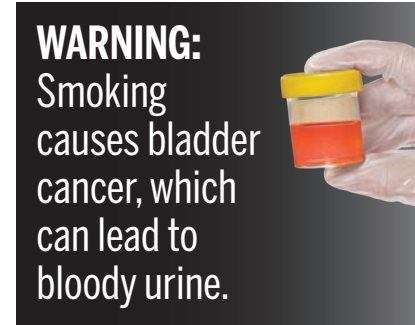

Warning: Bladder Cancer
Pack Label Size: 54.8mm x 42.75mm

File Name:
04_Bladder_Cancer_Pack_B_54_8mmx42_75mm_Rev.eps