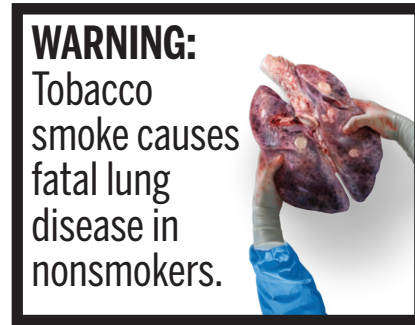

Warning: Lung Disease
Pack Label Size: 54.8mm x 42.75mm

File Name:
02_Lung_Disease_Pack_B_54_8mmx42_75mm_Pos.eps