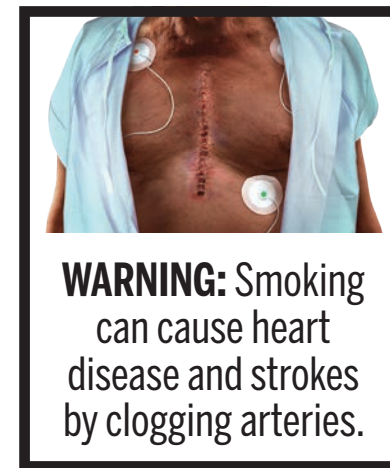

Warning: Heart Disease
Pack Label Size: 51.4mm x 61.6mm

File Name:
06_Heart_Disease_Pack_E_51_4mmx61_6mm_Pos.eps