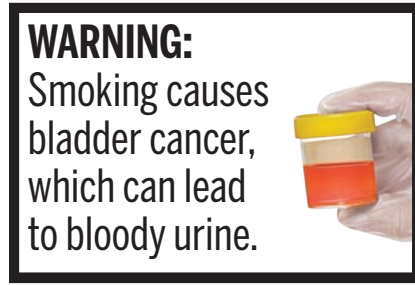

Required Warnings for Cigarette Packs

4. WARNING: Smoking causes bladder cancer, which can lead to bloody urine.

Warning: Bladder Cancer
Pack Label Size: 54.8mm x 37.15mm

File Name:
04_Bladder_Cancer_Pack_A_54_8mmx37_15mm_Pos.eps